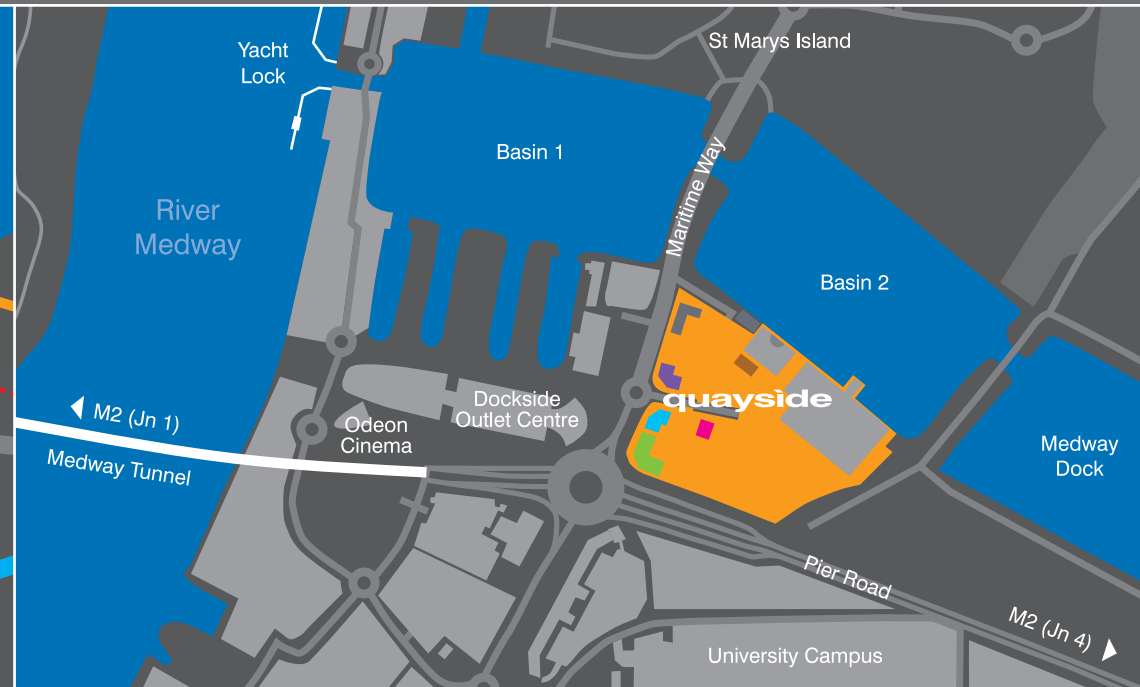

Kent's waterside business environment

LOCATION MAPS

- Victory House
- Prince Regent House
- Britannia House
- Queen Charlotte House
- Royal Sovereign House

Sat Nav reference: ME4 4QZ

For more information

WATSON DAY
CHARTERED SURVEYORS
01634 668000
watsonday.com